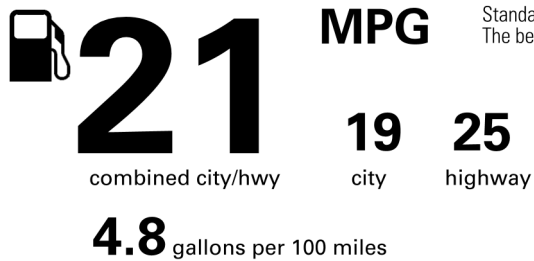

EPA DOT Fuel Economy and Environment

Gasoline Vehicle

Fuel Economy

You spend \$3,250
 more in fuel costs over 5 years compared to the average new vehicle.

Annual fuel cost

\$2,350

Fuel Economy & Greenhouse Gas Rating (tailpipe only) Smog Rating (tailpipe only)