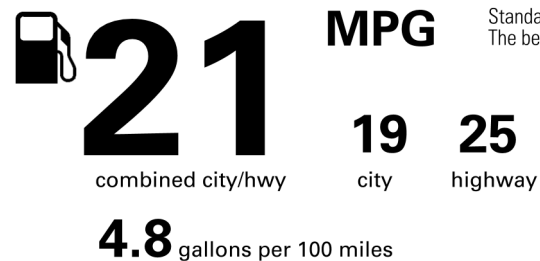

EPA DOT Fuel Economy and Environment

Gasoline Vehicle

Fuel Economy

You spend \$3,250 more in fuel costs over 5 years compared to the average new vehicle.

Annual fuel cost

\$2,350

Fuel Economy & Greenhouse Gas Rating (tailpipe only) Smog Rating (tailpipe only)