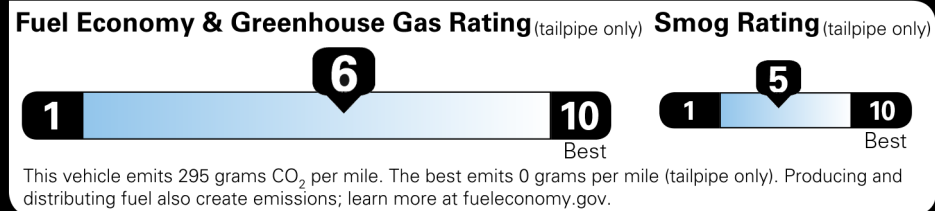

For Full Product Details:
Please Visit Toyota.com/CorollaCross
Full Tank of Gas

BASE MANUFACTURER'S SUGGESTED RETAIL PRICE $31,410.00

OPTIONAL EQUIPMENT

FE	50 State Emissions	
CP	Convenience Package: Tilt & Slide Moonroof, Power Liftgate	1,250.00
BM	Body Side Molding	260.00
D5	Door Edge Guard	165.00
MF	Mudguards	160.00
WL	Alloy Wheel Locks	90.00
2T	All Weather Floor/Cargo Liners	309.00
3T	Cross Bars	330.00
59	Phone Cables	70.00

GOVERNMENT 5-STAR SAFETY RATINGS

Overall Vehicle Score Not Rated

Based on the combined ratings of frontal, side and rollover. Should ONLY be compared to other vehicles of similar size and weight.

Frontal Crash Driver Passenger ★★★★★

Based on the risk of injury in a frontal impact. Should ONLY be compared to other vehicles of similar size and weight.

Side Crash Front seat Rear seat ★★★★★

Based on the risk of injury in a side impact.

Rollover Not Rated

Based on the risk of rollover in a single-vehicle crash.

Star ratings range from 1 to 5 stars (★★★★★) with 5 being the highest.
Source: National Highway Traffic Safety Administration (NHTSA)
www.safercar.gov or 1-888-327-4236

EPA DOT Fuel Economy and Environment

Gasoline Vehicle

Fuel Economy
30 MPG Small SUVs range from 14 to 125 MPG. The best vehicle rates 146 MPGe.
29 31
combined city/hwy city highway
3.3 gallons per 100 miles

You save $250
in fuel costs over 5 years compared to the average new vehicle.

Annual fuel cost
$1,650

Actual results will vary for many reasons, including driving conditions and how you drive and maintain your vehicle. The average new vehicle gets 29 MPG and costs $8,500 to fuel over 5 years. Cost estimates are based on 15,000 miles per year at $3.30 per gallon. MPGe is miles per gasoline gallon equivalent. Vehicle emissions are a significant cause of climate change and smog.

fuel economy.gov
Calculate personalized estimates and compare vehicles

MANUFACTURER'S SUGGESTED RETAIL PRICE†	$34,044.00
DELIVERY, PROCESSING AND HANDLING FEE	1,450.00
TOTAL SUGGESTED RETAIL PRICE	$35,494.00

†Manufacturer's suggested retail price excludes delivery processing and handling fees, license and title fees, applicable federal, state and local taxes, and dealer and distributor options and accessories.

Delivered by Truck to: 18034
EMERSON TOYOTA
990 CENTER STREET
PO BOX 3217 (ZIP 04212)
AUBURN ME04210

TML1E1N2S0F0W0